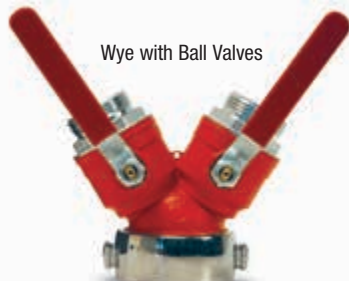

SWIVEL ADAPTER—FEMALE x MALE

1 1/2" NST x 1 1/2" NPT	70602	\$
2 1/2" NST x 1 1/2" NPT	70603	
2 1/2" NST x 2" NPT	70604	
2 1/2" NST x 2 1/2" NPT	70605	
2 1/2" NST x 2 1/2" NPT w/ Screen	70608	
2 1/2" NST x 3" NPT	70606	
2 1/2" NST x 3" NPT w/ Screen	70609	

HYDRANT WYE 2 1/2" NST(F) SWIVEL CONNECTION

1 1/2" NST(M)	70596	\$
2 1/2" NST(M)	52705	

Wye without Ball Valves

Wye with Ball Valves

Brass Wyes

- Divide one stream into two
- Rated to 175 psi
- Cast brass construction

Use these wyes to split one fire hose connection into two. Units feature swivel fittings on the inlet side. Choose from models with or without ball valves. Additional sizes and styles are available. Contact USABlueBook for more information.