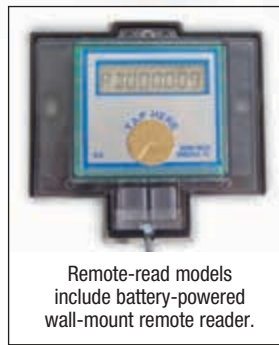

**Direct-read meters** feature traditional odometer-style registers for quick and easy reading. The standard register includes a large odometer-type totalization display, center sweep hand (360°) test circle and low flow leak detection.

**Electronic-register meters** provide totalization readouts on a 9-digit LCD screen. Display indicators include low battery and reverse flow indication. LCD screen is powered by a 20-year battery. AlwaysOn™ feature allows continuous record keeping in the event of power loss, as it continuously harvests its own power from meter revolutions. Non-volatile memory ensures readings are never lost.

Meters are magnetically shielded for protection against magnetic interference. Internal encoder provides an output ready for connection to other peripherals, including AMR/AMI radio units.

**ZENNER**  
All that counts.

1 1/2"  
Direct-Read  
Meter

5/8" x 3/4"  
Electronic  
Register Meter

Remote-read models  
include battery-powered  
wall-mount remote reader.

5/8" x 3/4"  
Remote-Read  
Meter

<b>Accuracy:</b>	98.5 to 101.5%
<b>Max operating pressure:</b>	150 psi
<b>Max operating temp:</b>	122°F
<b>Materials</b>	
<b>Main case:</b>	C89833 brass alloy
<b>Bottom plate:</b>	bronze
<b>Measuring chamber:</b>	polystyrene and POM
<b>Register can:</b>	polycarbonate (sizes 1" and smaller) or brass (1 1/2" and larger)
<b>Register lens:</b>	tempered glass
<b>Max wire length (remote read):</b>	500 feet
<b>Meter output (remote read &amp; electronic register):</b>	ETR encoder output, ASCII format
<b>Wall-mount reader dimensions:</b>	4.6"W x 4.3"H x 2"D