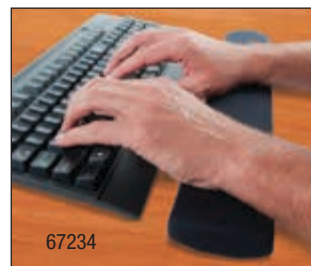

Enclosed Bulletin Boards

- Use indoors or in sheltered outdoor areas
- Lockable doors limit access

These self-healing natural-cork bulletin boards are backed with high-density fiberboard for years of use. They feature a weather-resistant anodized-aluminum frame and lockable shatterproof doors to protect contents. Include one key per lock. If using outdoors, mount board under an awning or overhang.

DESCRIPTION	SIZE (W x H)	STOCK #	EACH
2-Door Bulletin Board	48" x 36"	92746	$

Certificate Holders & Frames

Certificate holder is an exceptionally heavyweight card stock with die-cut corner tabs that enhances your awards. It holds certificates in either landscape or portrait presentation. Also functions as a mat for hanging. Holds 8 1/2" x 11" inserts.

Oak frame is traditional solid American oak with a stepped profile and glass cover. Hangs vertically or horizontally. Holds 8 1/2" x 11" inserts.

DESCRIPTION	STOCK #	EACH
Certificate Holder, Pack of 10	44640	$
Oak Frame	44641	

EXPO® Dry Erase Markers

Use EXPO dry erase markers on marker boards, glass and other non-porous surfaces. Erases easily. Available with chisel tip or bullet tip. Pack of 4 includes black, blue, green and red markers.

TIP	QTY/PACK	STOCK #	PACK
Chisel	4	42967	$
Bullet	4	42968	

Carton Sealing Tape & Dispensers

Seal boxes tight with this clear heavy-duty 1.6-mil tape. Engineered with an aggressive, high-track adhesive that has excellent holding power to keep cartons securely sealed. Tape and dispensers are available in 2 and 3" sizes.

DESCRIPTION	TAPE		TAPE DISPENSERS		
	STOCK #	EACH	SIZE	STOCK #	EACH
Tape, 2" x 110 yds	330786	$	2"	330788	$
Tape, 3" x 110 yds	330787		3"	330789	

Box Sealing Tape